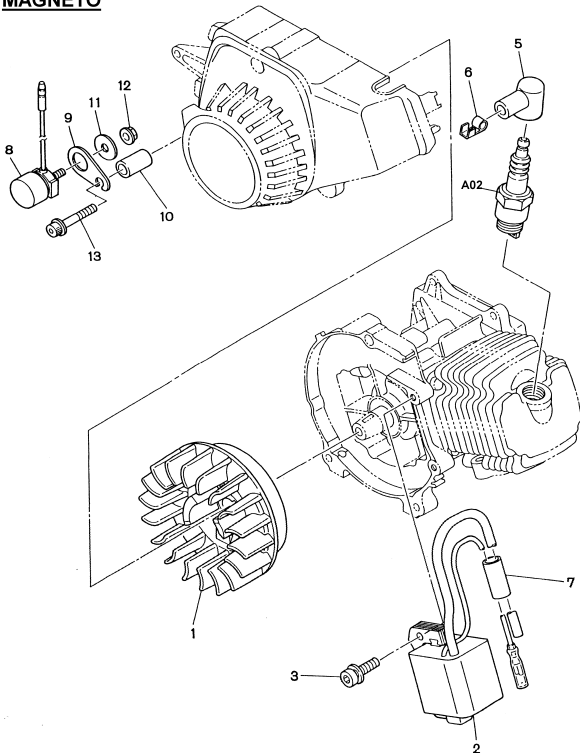

MAGNETO

Item No.	Part No.	No. Used	Description
38	541-60020-40	1	Spring
1	541-70030-11	1	Flywheel
2	541-70030-21	1	Ignition Coil
3	011-90597-90	2	Socket Head Bolt M5x22
5	065-50099-40	1	Spark Plug Cap
6	065-40099-31	1	Plug Cap Spring
7	541-75003-00	1	Tube
8	066-20098-10	1	Stop Switch
9	540-75008-00	1	Plate
10	023-00697-80	1	Spacer
11	003-12040-00	1	Washer
12	002-37040-00	1	Flange Nut
13	011-90595-90	1	Socket Head Bolt M5x40

Accessories